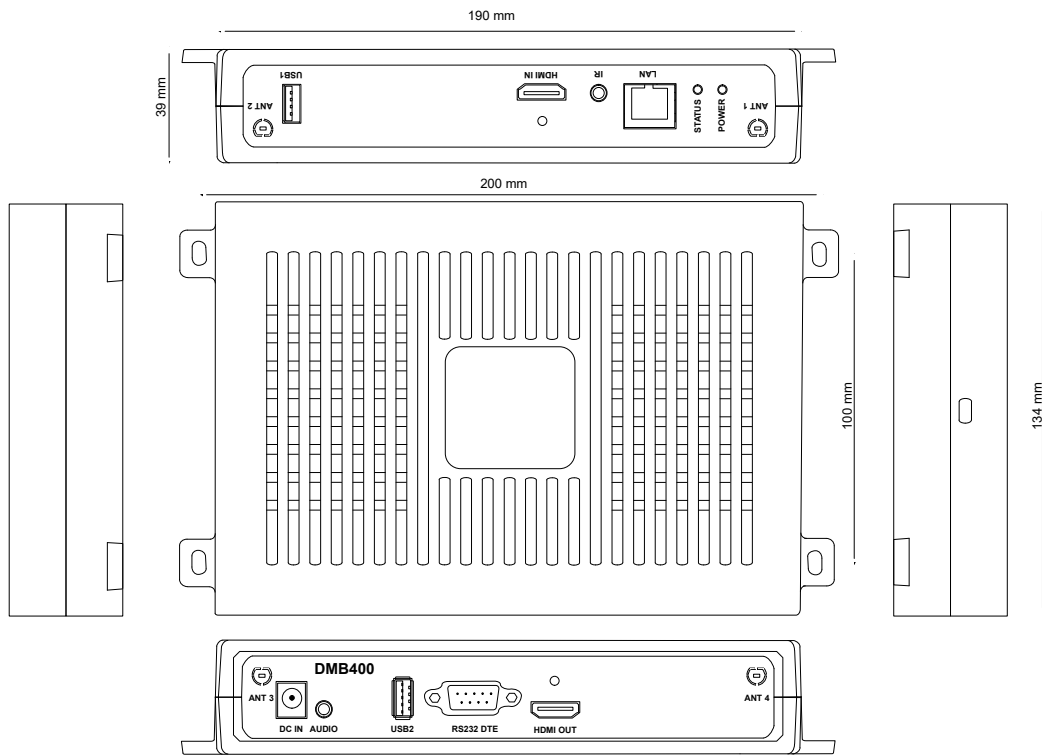

Ordering Information

Platform Reference

Description

DMB400-SSD16	DMB400 16Go SSD (hardware + Gekkota eLinux)
DMB400W-SSD16	DMB400 Wifi 16Go SSD (hardware + Gekkota eLinux)
DMB400-SSD128	DMB400 128Go SSD (hardware + Gekkota eLinux)
DMB400W-SSD128	DMB400 Wifi 128Go SSD (hardware + Gekkota eLinux)