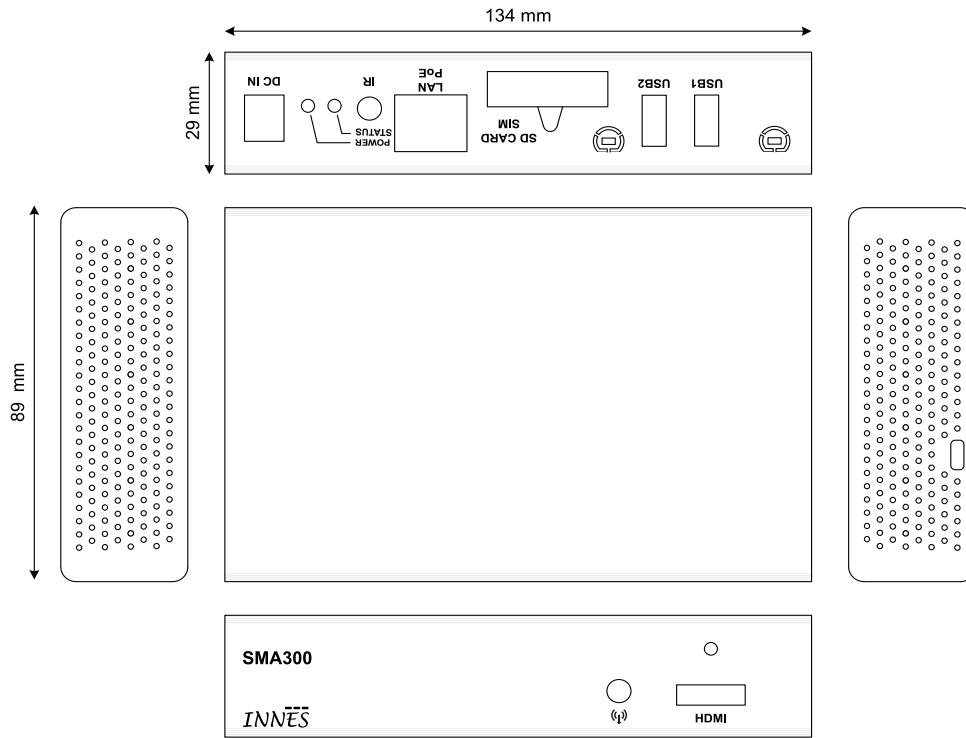

Gekkota eLinux 3.x

Software compatibility :

Innes PlugnCast
 Innes Screen Composer

Screen resolution :

16/9 : 1024x576~1920x1080
 4/3 : 1024x768

Audio output :

Jack 3.5 R+L stereo
 HDMI

Video output :

1x HDMI

Network :

1x Ethernet 10/100 BaseT
 Option Wifi 802.11 b/g
 Option GPRS/EDGE/HSDPA Modem

Power supply :

12V DC
 PoE

Environment :

Temperature : 0~40°C

Physical Characteristics :

Weight : 0.6 kg
 Dimensions (WxHxD) : 144x89x29 mm

Warranty :

3 years (parts and labor)

Manufacturer :

Innes

Ordering Information

Platform Reference	Description
SMA300-SD8	SMA300 8Go (hardware + Gekkota eLinux)
SMA300W-SD8	SMA300 8Go WiFi (hardware + Gekkota eLinux)
SMA300C-SD8	SMA300 8Go with 3G modem card (hardware + Gekkota eLinux)