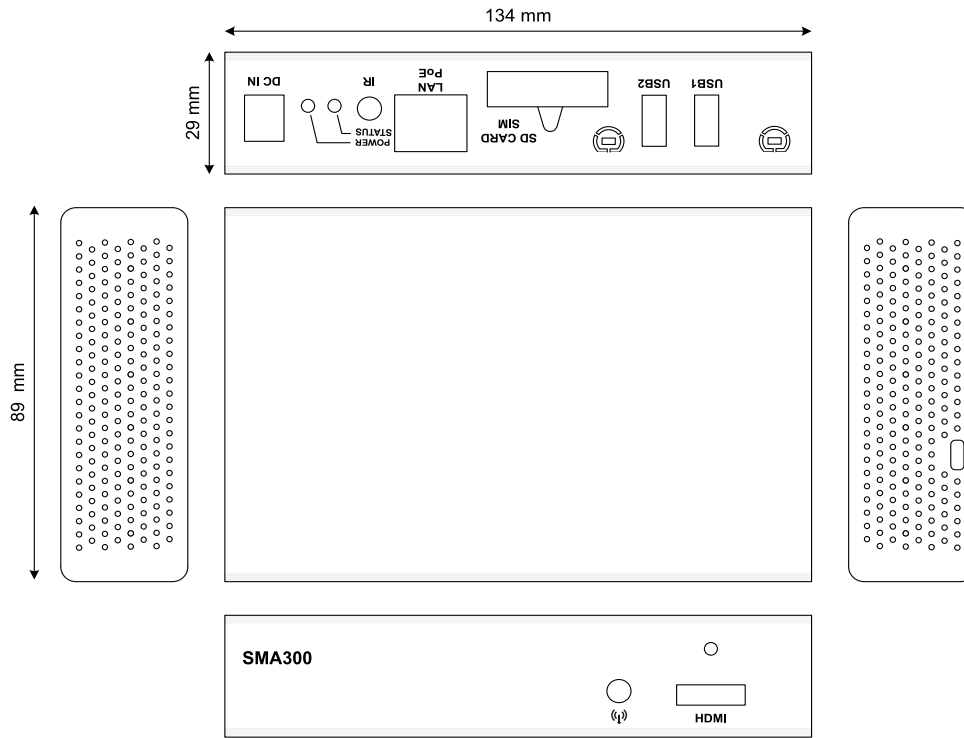

Operating System :

Gekkota eLinux 3.x

Software compatibility :

HTML5 Web App

Screen resolution :

Landscape, Paysage
 96x96~1920x1080

Audio output :

Jack 3.5 R+L stereo
 HDMI

Video output :

1x HDMI 1.4

Network :

1x Ethernet 10/100 BaseT
 Option Wifi 802.11 b/g
 Option GPRS/EDGE/HSDPA Modem

Power supply :

12V DC
 PoE

Environment :

Temperature : 0~40°C

Physical Characteristics :

Weight : 0.6 kg
 Dimensions (WxHxD) : 144x89x29 mm

Warranty :

3 years (parts and labor)

Manufacturer :

Innes

Ordering Information

Platform Reference