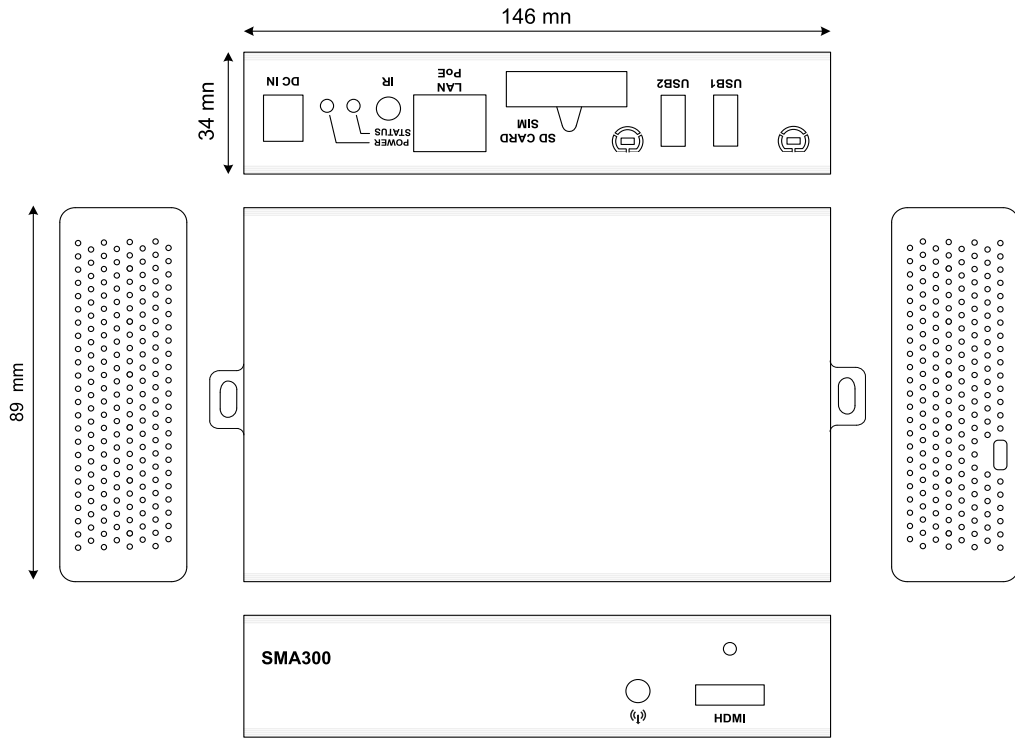

Video output :

1x HDMI 1.4

Network :

1x Ethernet 10/100 BaseT
 Option Wifi 802.11 b/g
 Option GPRS/EDGE/HSDPA Modem

Power supply :

12V DC
 PoE

Environment :

Temperature : 0~40°C

Physical Characteristics :

Weight : 0.6 kg
 Dimensions (WxHxD) : 146x89x34 mm

Warranty :

3 years (parts and labor)

Manufacturer :

Qeedji

Ordering Information

Platform Reference