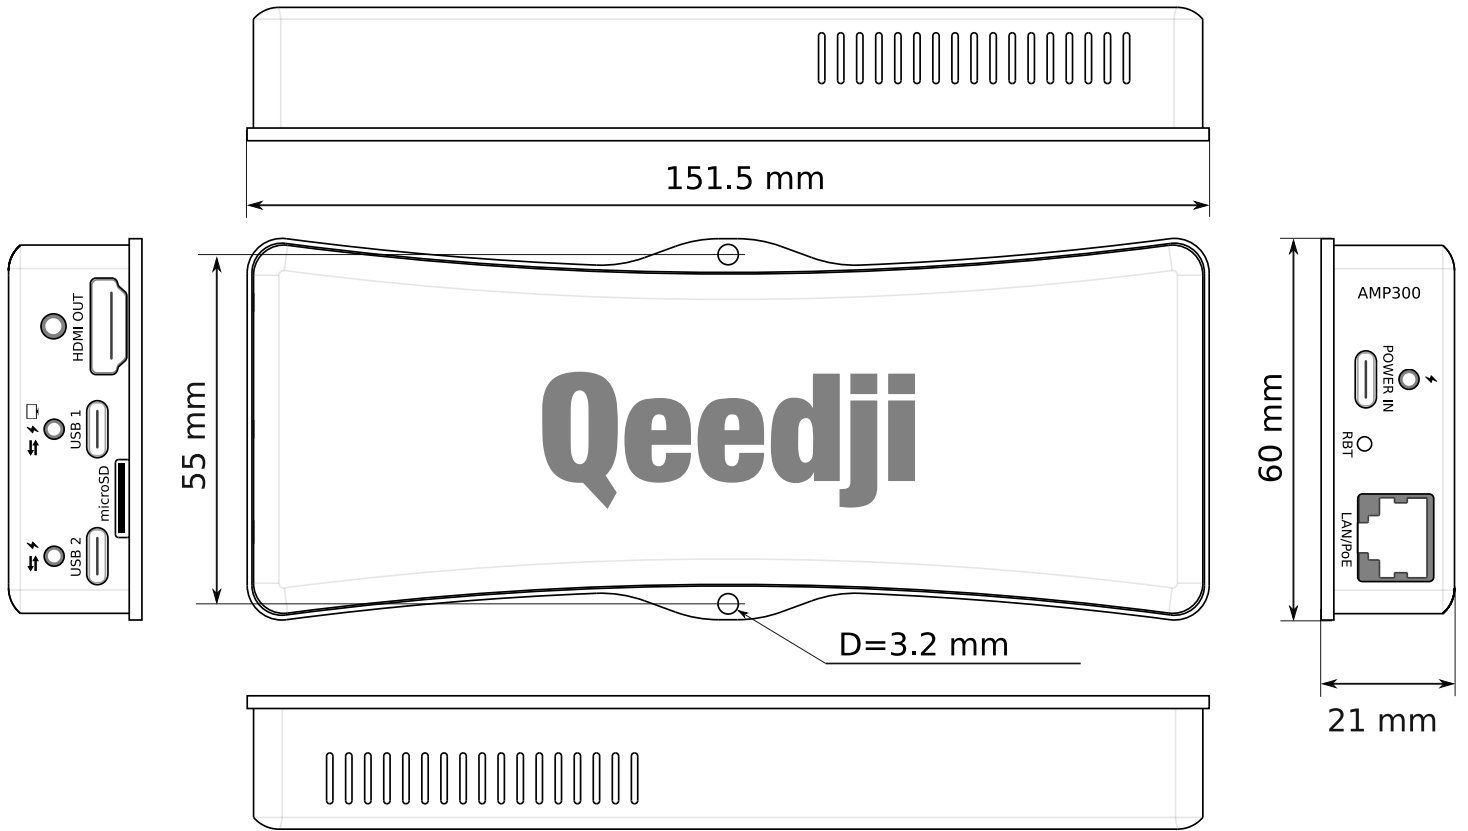

Ordering Information

Platform
Reference

Description

AMP300

Android FHD Media Player

www.qeedji.tech
sales@qeedji.tech