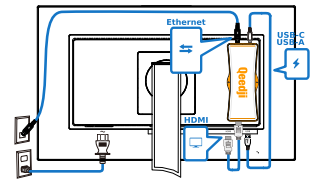

The AMP300 is powered by the screen. The screen is powered by mains supply. The screen receives its video signal via USB-C. The network connection is Wifi.

Configuration #2 - USB-C + Ethernet PoE

The AMP300 is powered by the screen or by PoE. The screen is powered by mains supply. The screen receives its video signal via USB-C. The network connection is Ethernet.

Configuration #3 - HDMI + Ethernet PoE

The AMP300 is powered by PoE. The screen is powered by mains supply. The screen receives its video signal via HDMI. The network connection is Ethernet.

Configuration #4 - HDMI + Ethernet + USB