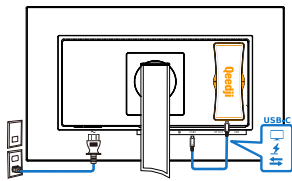

The AMP300 is powered by the screen. The screen is powered by mains supply. The screen receives its video signal via USB-C. The network connection is Wifi.

Configuration #2 - USB-C + Ethernet PoE

The AMP300 is powered by the screen or by PoE. The screen is powered by mains supply. The screen receives its video signal via USB-C. The network connection is Ethernet.