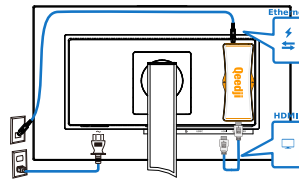

Configuration #3 - HDMI + Ethernet PoE

The AMP300 is powered by PoE. The screen is powered by mains supply. The screen receives its video signal via HDMI. The network connection is Ethernet.