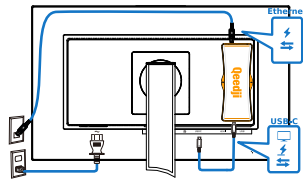

The AMP300 can be connected to a monitor via an HDMI or USB-C cable. Digital sound is available through HDMI and USB-C.

Several configurations of connections are possible:

Configuration #1 - USB-C + Wifi

The AMP300 is powered by the screen. The screen is powered by mains supply. The screen receives its video signal via USB-C. The network connection is Wifi.

Configuration #2 - USB-C + Ethernet PoE

The AMP300 is powered by the screen or by PoE. The screen is powered by mains supply. The screen receives its video signal via USB-C. The network connection is Ethernet.