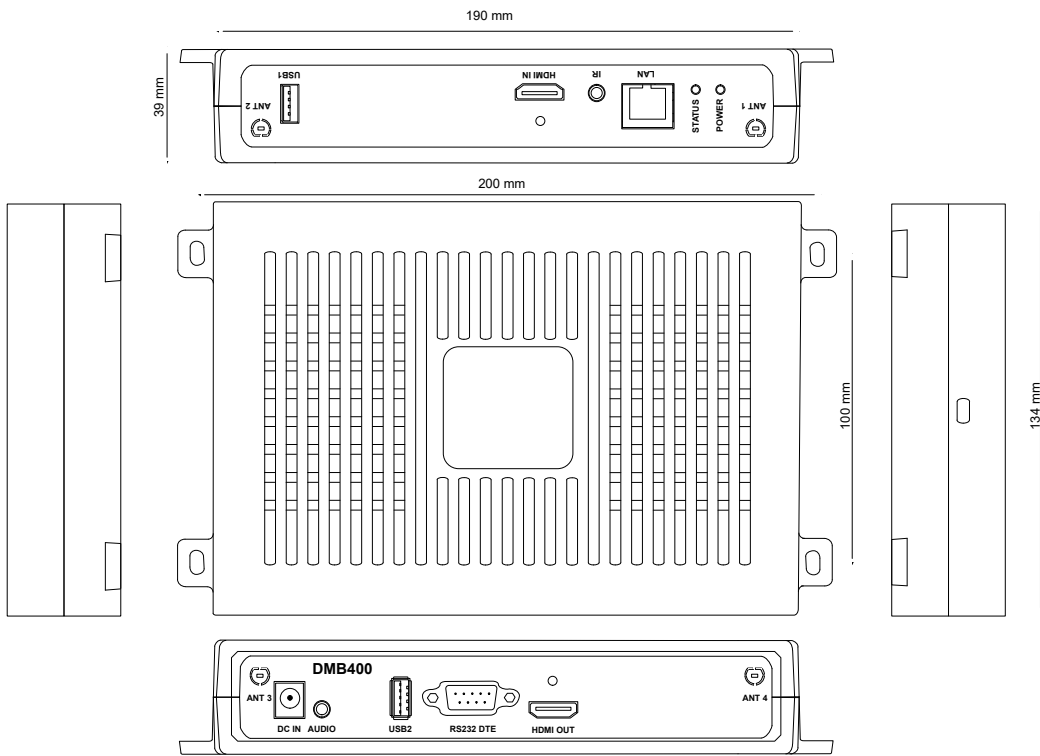

Ordering Information

Platform Reference

Description

DMB400-SSD16	DMB400 16Go SSD (hardware + Gekkota eLinux)
DMB400W-SSD16	DMB400 Wifi 16Go SSD (hardware + Gekkota eLinux)
DMB400-SSD128	DMB400 128Go SSD (hardware + Gekkota eLinux)
DMB400W-SSD128	DMB400 Wifi 128Go SSD (hardware + Gekkota eLinux)