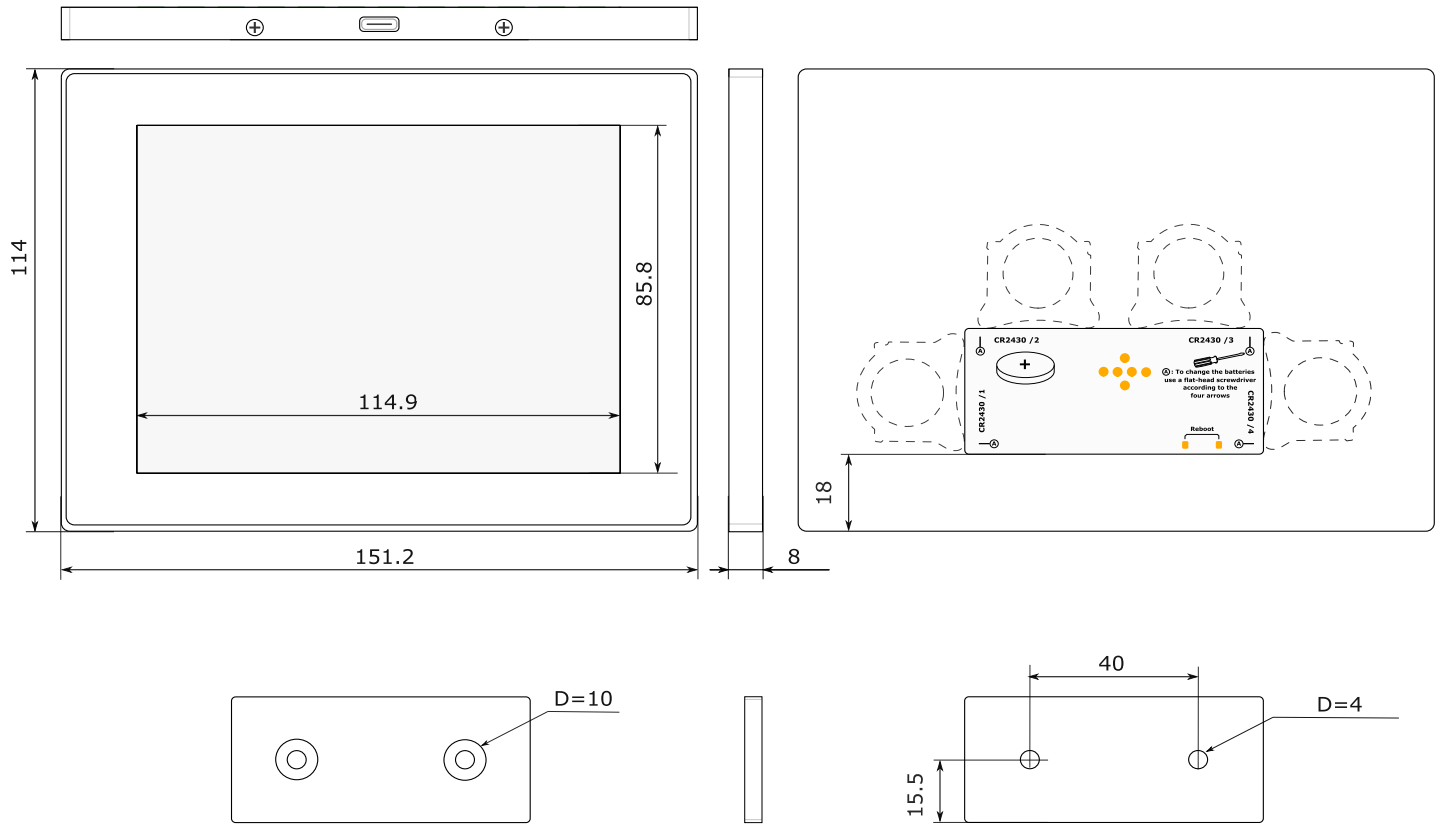

Storage :

Flash 1Mo
RAM 512Ko

Display :

Resolution: 600x448px
7 Colors: black, white, red, yellow, blue, green, orange
Active area: 114.9mm x 85.8mm
PPI: 132

Power supply :

4x CR2430 batteries
2x POGO pads on the rear (5VDC)

Environment :

Temperature : 15~35°C

Mechanical characteristics :

Weight: 0,210 kg
Dimensions (WxHxD): 152x114x8 mm

Warranty :

1 year (parts and labor)

Manufacturer :

Qeedji

Block Diagram

Dimensions are in: mm

Ordering Information

Platform
Reference

Description

SLATE206a

6" e-Paper Wifi and 7 colors

Qeedji